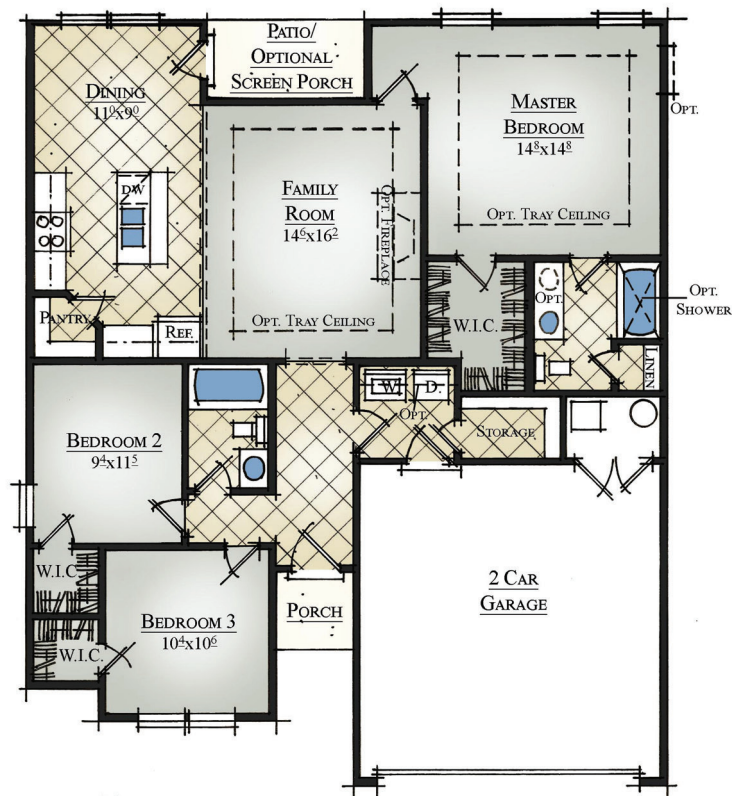

the Baywood

ELEVATION A

ELEVATION D

One Story - 1,347 Square Feet
3 Bedrooms, 2 Baths
2 Car Garage

the Baywood

ELEVATION B

ELEVATION C

One Story - 1,347 Square Feet
3 Bedrooms, 2 Baths
2 Car Garage