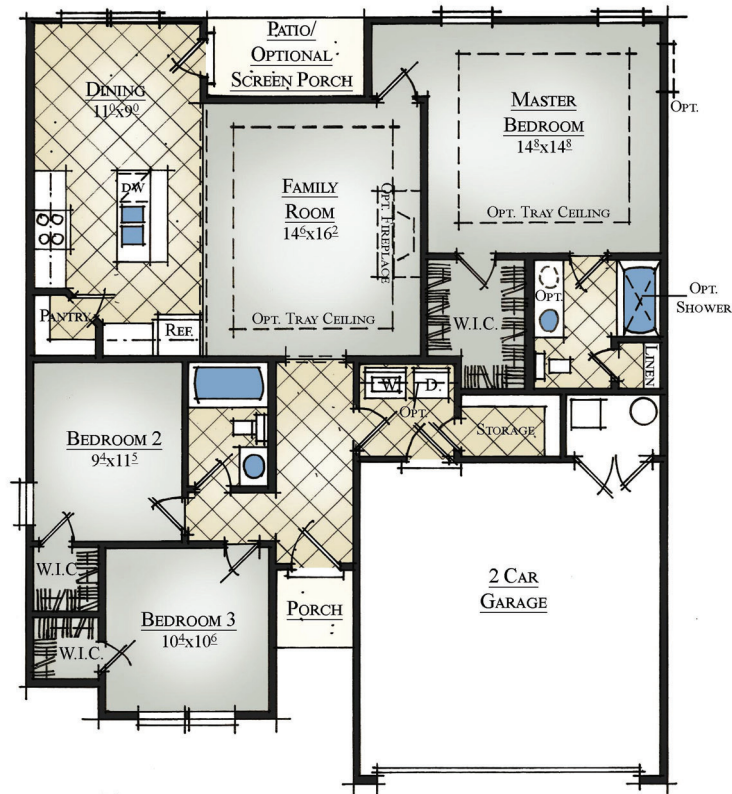

the Baywood

ELEVATION A

ELEVATION D

One Story - 1,347 Square Feet
3 Bedrooms, 2 Baths
2 Car Garage

the Baywood

ELEVATION B

ELEVATION C

One Story - 1,347 Square Feet
3 Bedrooms, 2 Baths
2 Car Garage