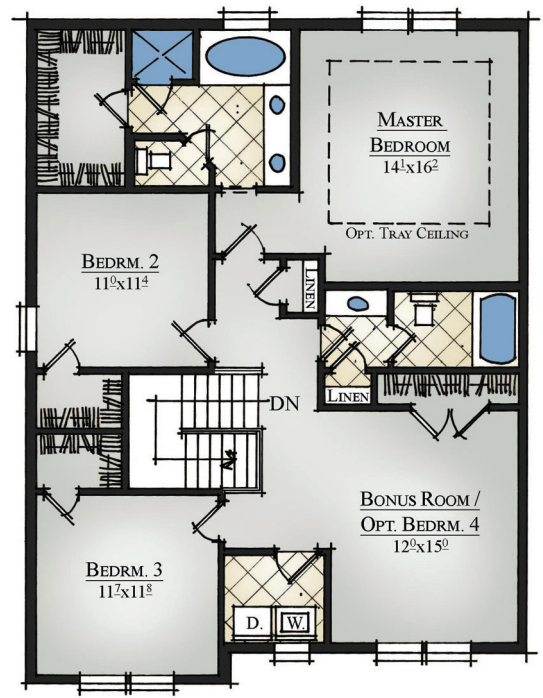

the Lyndon

ELEVATION A

ELEVATION B

Main Floor

Two Story – 2,478 Square Feet
Main Floor – 1,236 Square Feet
Second Floor – 1,242 Square Feet

Second Floor