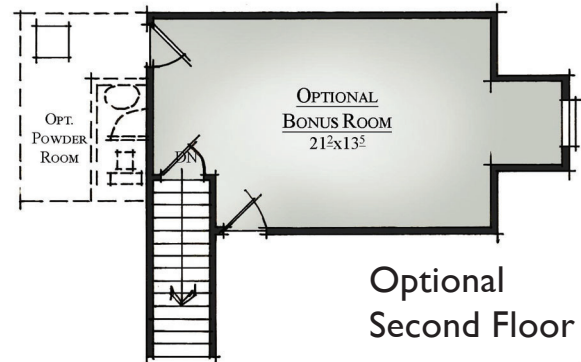

# the Fontaine

**ELEVATION B**

**ELEVATION C**

Main Floor – 1,914 Square Feet  
Optional Second Floor – 322 Square Feet  
3 Bedrooms, 2 Baths  
2 Car Garage

# the Fontaine

**ELEVATION A**

**ELEVATION D**

Main Floor – 1,914 Square Feet  
 Optional Second Floor – 322 Square Feet  
 3 Bedrooms, 2 Baths  
 2 Car Garage