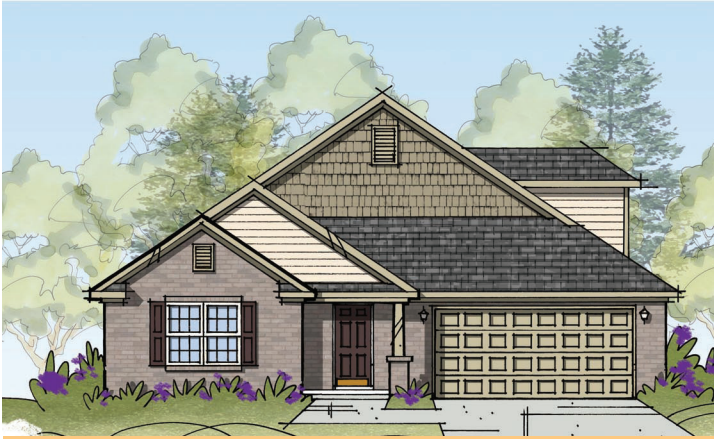

# the Fontaine

**ELEVATION B**

**ELEVATION C**

Main Floor – 1,914 Square Feet  
Optional Second Floor – 322 Square Feet  
3 Bedrooms, 2 Baths  
2 Car Garage

# the Fontaine

**ELEVATION A**

**ELEVATION D**

Main Floor – 1,914 Square Feet  
 Optional Second Floor – 322 Square Feet  
 3 Bedrooms, 2 Baths  
 2 Car Garage