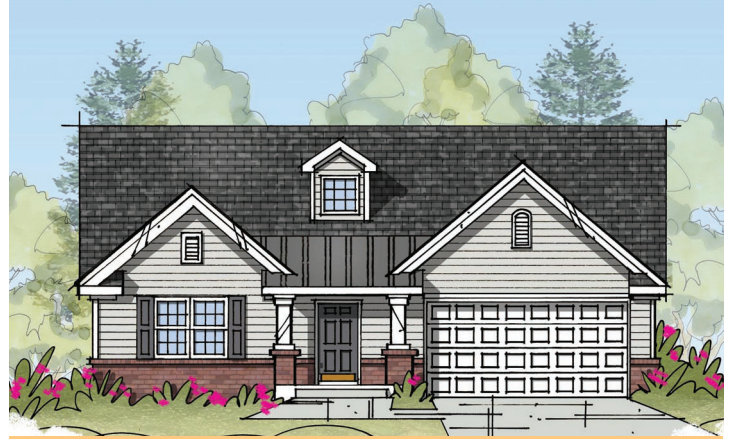

# the Fontaine

**ELEVATION B**

**ELEVATION C**

Main Floor – 1,914 Square Feet  
Optional Second Floor – 322 Square Feet  
3 Bedrooms, 2 Baths  
2 Car Garage

# the Fontaine

**ELEVATION A**

**ELEVATION D**

Main Floor – 1,914 Square Feet  
 Optional Second Floor – 322 Square Feet  
 3 Bedrooms, 2 Baths  
 2 Car Garage