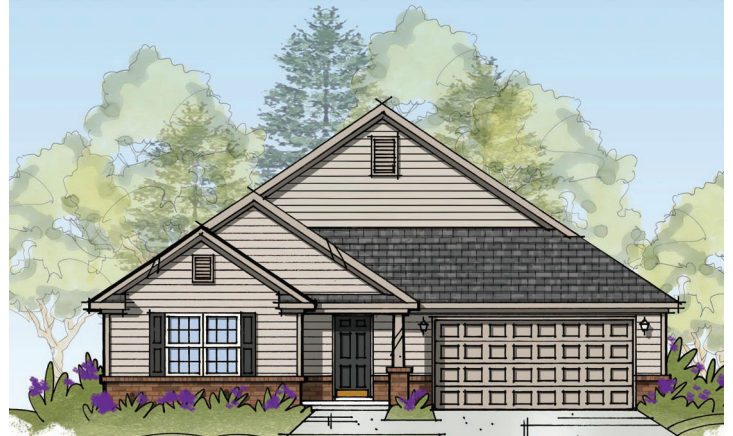

# the Fontaine

**ELEVATION B**

**ELEVATION C**

Main Floor – 1,914 Square Feet  
Optional Second Floor – 322 Square Feet  
3 Bedrooms, 2 Baths  
2 Car Garage

# the Fontaine

**ELEVATION A**

**ELEVATION D**

Main Floor – 1,914 Square Feet  
 Optional Second Floor – 322 Square Feet  
 3 Bedrooms, 2 Baths  
 2 Car Garage