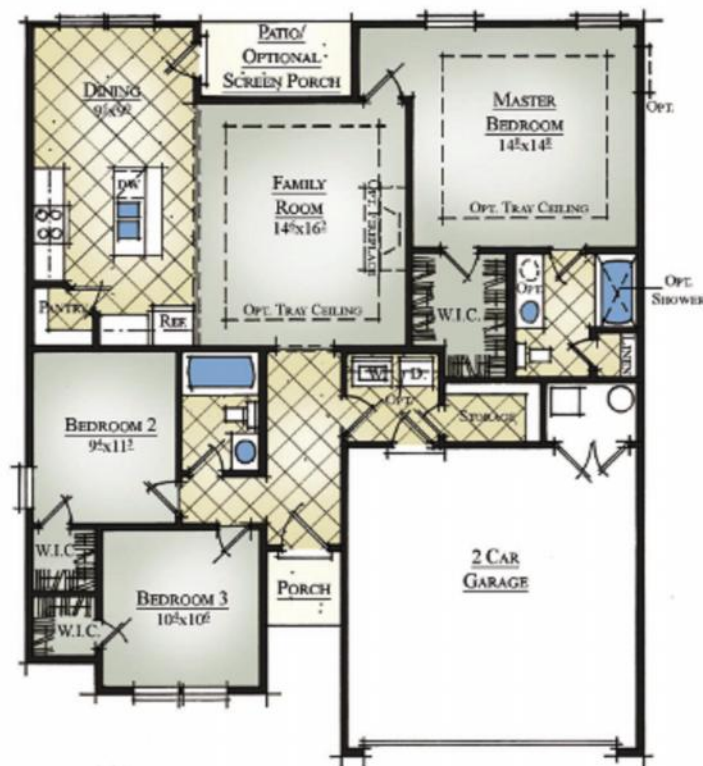

# the Baywood

ELEVATION A

ELEVATION D

One Story - 1,347 Square Feet  
3 Bedrooms, 2 Baths  
2 Car Garage

# the Baywood

ELEVATION B

ELEVATION C

One Story - 1,347 Square Feet  
3 Bedrooms, 2 Baths  
2 Car Garage