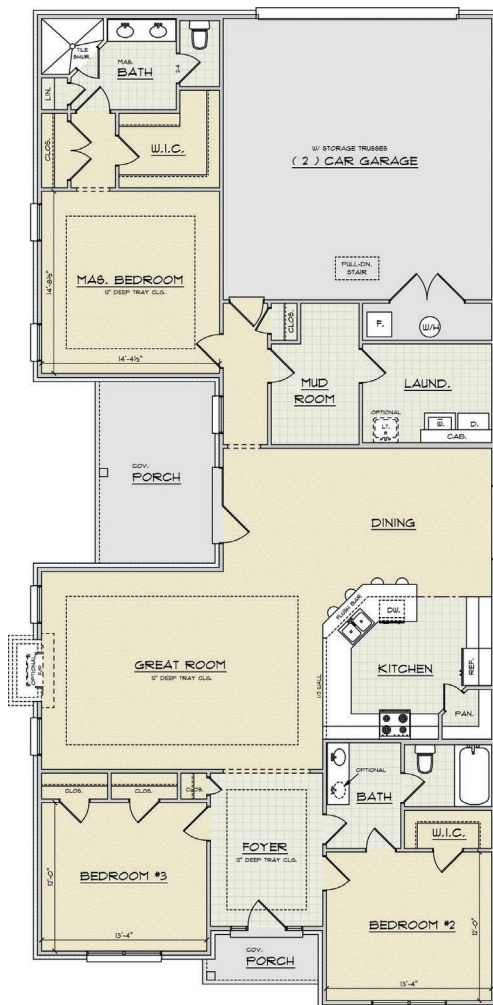

# the Chelsea

ELEVATION A

**2,083 Square Feet**  
**3 Bedrooms, 2 Baths**  
**2-Car Garage**

322 Frederica Street | Owensboro, Ky. 42301 | Phone 270-926-1740 | Fax: 270-685-3242

**ThompsonHomesInc.com**