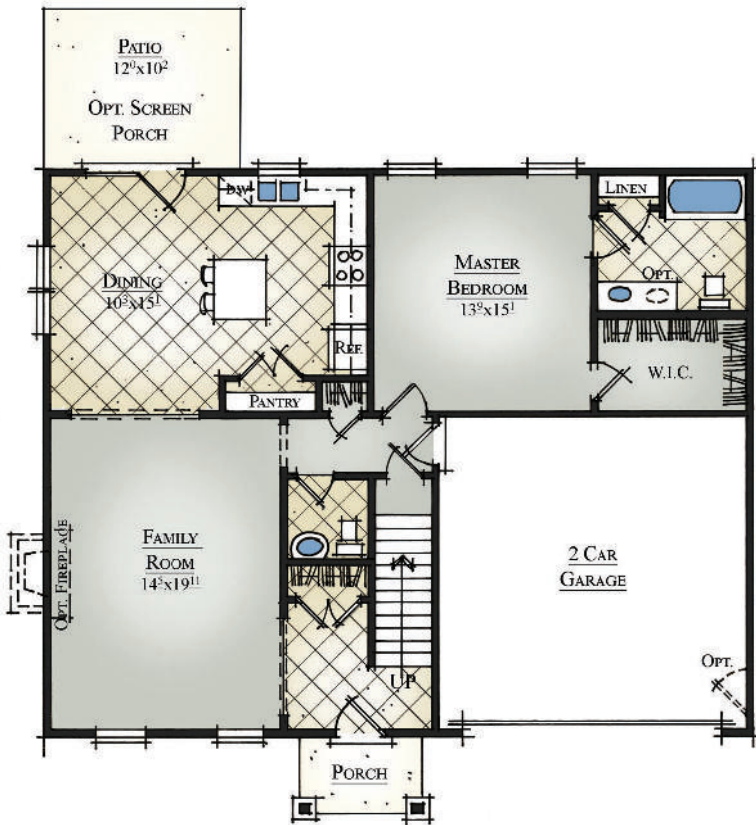

# the Sheffield

**ELEVATION B**

**ELEVATION C**

Two Story - 2,579 Square Feet  
4 Bedrooms, 2.5 Baths, Rec Room  
2 Car Garage