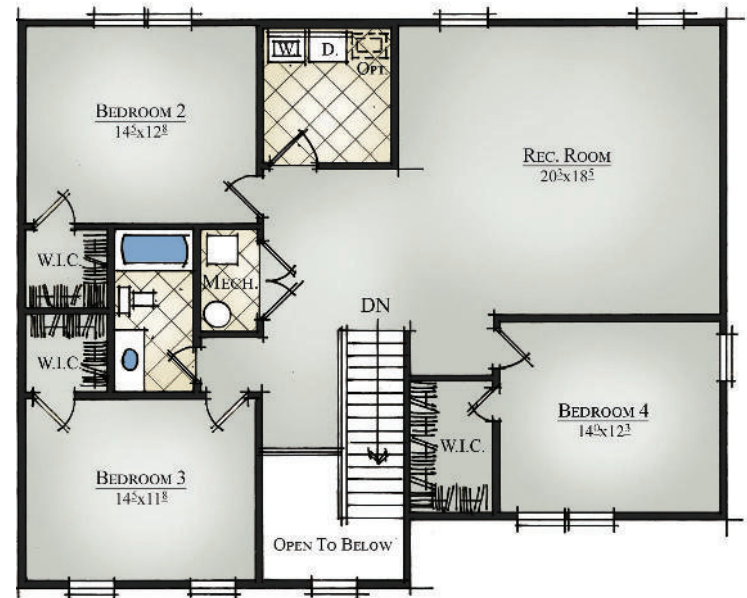

# the Sheffield

**ELEVATION B**

**ELEVATION C**

Two Story - 2,579 Square Feet  
4 Bedrooms, 2.5 Baths, Rec Room  
2 Car Garage